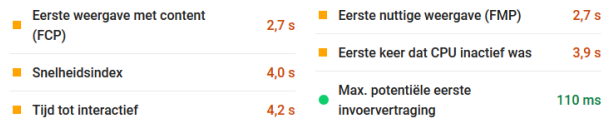

Labgegevens

Aanbevelingen — Deze suggesties kunnen helpen je pagina sneller te laden. Ze hebben geen **directe invloed** op de prestatiescore.

Aanbeveling	Geschatte besparing
■ Ongebruikte css verwijderen	0,75 s
■ Lever afbeeldingen in moderne indelingen	0,6 s
▲ Beperk serverreactietijden (TTFB)	0,53 s
■ Verwijder bronnen die de weergave blokkeren	0,48 s

Diagnostische gegevens — Meer informatie over de prestaties van je app. Deze cijfers hebben geen **directe invloed** op de prestatiescore.

- ▲ **Zorg ervoor dat tekst zichtbaar blijft tijdens het laden van weblettertypen**
- **Minimaliseer de diepte van kritieke verzoeken** — 9 ketens gevonden
- **Houd het aantal verzoeken laag en de overdrachtsgrootte klein** — 24 verzoeken • 875 KB

Geslaagde controles (17)

De **snelheidscore** is gebaseerd op labgegevens die zijn geanalyseerd door Lighthouse.
Tijd van analyse: 22-11-2019 15:44:46

Wat is er nieuw

Lees de nieuwste [Google Webmaster Central-posts](#) over prestaties en snelheid.

Feedback geven

Heb je specifieke vragen over het gebruik van PageSpeed Insights die moeten worden beantwoord? Stel je vraag op [Stack Overflow](#). Voor algemene feedback en discussies start je een e-mailgesprek op onze [mailinglijst](#).

Prestaties op internet

Meer informatie over [tools met betrekking tot internetprestaties](#) van Google.

Over PageSpeed Insights

PageSpeed Insights analyseert de content van een webpagina en genereert vervolgens suggesties om die pagina sneller te maken. [Meer informatie.](#)