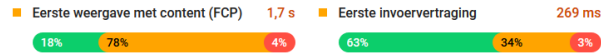

https://dakraamgarant.nl/

ANALYSEREN

MOBIEL

DESKTOP

84

https://dakraamgarant.nl/

0-49 50-89 90-100 ⓘ

Veldgegevens — Over the last 30 days, the field data shows that this page has an **Moderate** speed compared to other pages in the Chrome User Experience Report. We are showing the 75th percentile of FCP and the 95th percentile of FID.